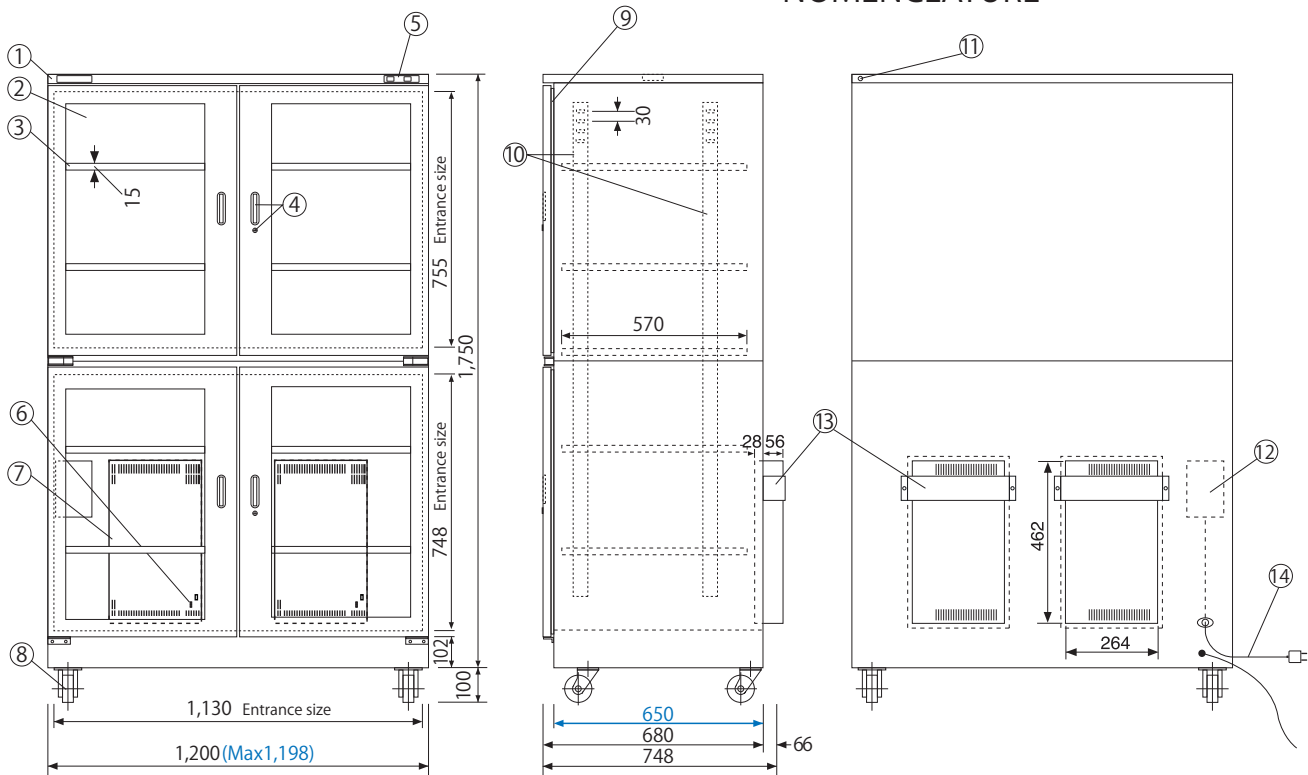

ULTRA LOW Humidity, Anti-static
Digital Dual LED Hygrometer

TDC-1418-ADD (Capacity 1,261L)

NOMENCLATURE

- ◆ Blue number indicates the dimensions of storage space.
- ◆ Each shelf board is adjustable, and is removable for your convenience.

Name	Specification
① Cabinet	: High quality steel plate (1.0mm), anti-static, hard coated with melamine silver metallic resin (Silver color).
② Door	: 4 Doors, steel, with clear glass of anti-static and magnetic packing.
③ Shelf	: High quality steel plate (1.0mm), anti-static 5pcs
④ Handle	: 4 Handles, 2 locks with key (2pcs)
⑤ Hygrometer	: Digital Dual LED hygrometer, humidity shown both inside and outside housing
⑥ Operation check lamp	: (TOP/Green lamp Lighting:absorption, MIDDLE/Red lamp Lighting: Reproduction exhaust, BOTTOM/Red lamp Lighting:For internal humidity Warning)
⑦ Dry unit	: Large dehumidifier, desiccant system, latest high and technological Memory, alloy, IC timer, with a humidity controller for only dehumidifying.
⑧ Caster	: Electrifying caster (minimizing static buildup and dust bearing) Front caster with stopper
⑨ Magnet paking	: Door packing with magnet ensures air tightness
⑩ Pillar for hook	: For setting shelf board
⑪ Spare screw	: Connection screw, wall hung tip-resistant hook.
⑫ Storage box	: Storage box for a power supply and a terminal board
⑬ Shutter cover	: Guard shutter cover for dry-unit exhaustion
⑭ Power source	: AC100~120V 50/60Hz 0.5~47W/H (Max 370W/moment) AC220~240V 50/60Hz 0.25~23.5W/H (Max 185W/moment) With outlet for use in cabinet, and 1MΩ earth cord Energy saving dehumidifying system, 460 minutes-cycle system-starting with 40 minutes exhaust and 60 minutes cooling, then 360 minutes moisture absorption.
Weight	: 150Kg